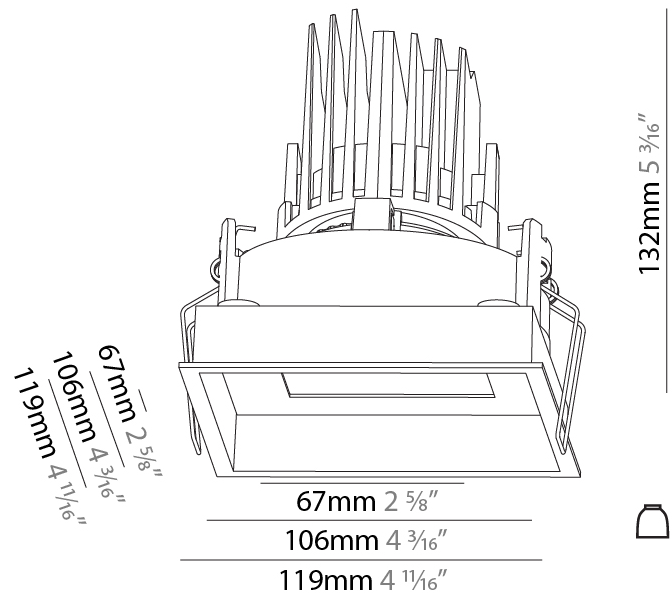

GENERAL

Series: Bioniq
Subseries: Bioniq Square Adjustable Comfort
Brand: Prolight
Division: Architectural
Mounting Type: Recessed
Mounting Location: Ceiling
Subcategory: Downlight

PHYSICAL

Shape: Square
Length (mm): 119
Length (in): 4 11/16
Width (mm): 119
Width (in): 4 11/16
Depth (mm): 132
Depth (in): 5 3/16
Ceiling Thickness (mm): 10 / 12.5 / 15
Ceiling Thickness (in): 3/8 or 1/2 or 9/16
Min. Recessing Depth (mm): 150
Min. Recessing Depth (in): 5 7/8
Light Distribution: Adjustable / Downlight
Weight (kg): 0.607
Weight (lbs): 1.34
Fixture Finish: SSR / BKV / CWI / CRY / HAB / LAG / UFT / ITA / RUA / RUR / MIC / FTG / MYG / TWT / LOD / PUS / FRO / FUP / KIA / POP / BLS / SPG / MEY / GOH / GUM / CHC / COM / ABZ / JAG / OBR / MOS / ROR
Fixture Material: Aluminum Die Cast
Cut-out Measurements: 114mm / 4 1/2" x 114mm / 4 1/2"

ELECTRICAL

Lamp Type: LED (Zhaga Standard)
Total Output Wattage (W): 15
Dimming: Dali Dimming
Driver Included: No
Driver Location: Recessed Housing
Driver Type: Constant Current - 120Vac
Housing: See components
Input Voltage (V): 120
Constant Current (MA): 350

LED

Number of LEDs: 1
Color Temperature (°K): Warm Dim
Max. Delivered Lumen (lm): 760
Nominal Lumen (lm): 1140
CRI: >90 CRI
Lamp Life (hrs): 50000

OPTICAL

Reflector: 20 / 40 / 60
Adjustability: Rotational 355°; Tilt 30°

RATINGS AND CERTIFICATIONS

Certified By: Certified for North American Standards
IP rating: IP20