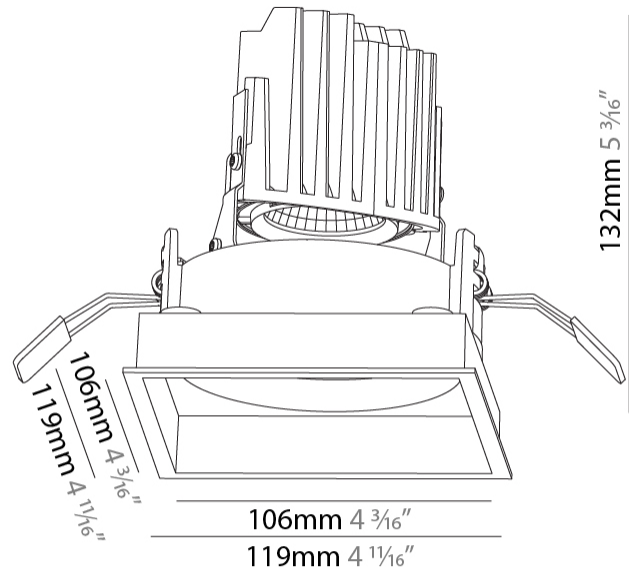

GENERAL

Series: Bioniq
Subseries: Bioniq Square Adjustable
Brand: Prolicht
Division: Architectural
Mounting Type: Recessed
Mounting Location: Ceiling
Subcategory: Downlight

PHYSICAL

Shape: Square
Length (mm): 119
Length (in): 4 11/16
Width (mm): 119
Width (in): 4 11/16
Depth (mm): 132
Depth (in): 5 3/16
Min. Recessing Depth (mm): 150
Min. Recessing Depth (in): 5 7/8
Light Distribution: Adjustable / Downlight
Weight (kg): 0.544
Weight (lbs): 1.2
Fixture Finish: SSR / BKV / CWI / CRY / HAB / LAG / UFT / ITA / RUA / RUR / MIC / FTG / MYG / TWT / LOD / PUS / FRO / FUP / KIA / POP / BLS / SPG / MEY / GOH / GUM / CHC / COM / ABZ / JAG / OBR / MOS / ROR
Fixture Material: Aluminum Die Cast
Cut-out Measurements: 114mm / 4 1/2" x 114mm / 4 1/2"

ELECTRICAL

Lamp Type: LED (Zhaga Standard)
Total Output Wattage (W): 15
Dimming: Dali Dimming
Driver Included: No
Driver Location: Recessed Housing
Driver Type: Constant Current - 120Vac
Housing: See components
Input Voltage (V): 120
Constant Current (MA): 350

LED

Number of LEDs: 1
Color Temperature (°K): Warm Dim
Max. Delivered Lumen (lm): 760
Nominal Lumen (lm): 1140
CRI: >90 CRI
Lamp Life (hrs): 50000

OPTICAL

Reflector: 20 / 40 / 60
Adjustability: Rotational 355°; Tilt 30°

RATINGS AND CERTIFICATIONS

Certified By: Certified for North American Standards
IP rating: IP20